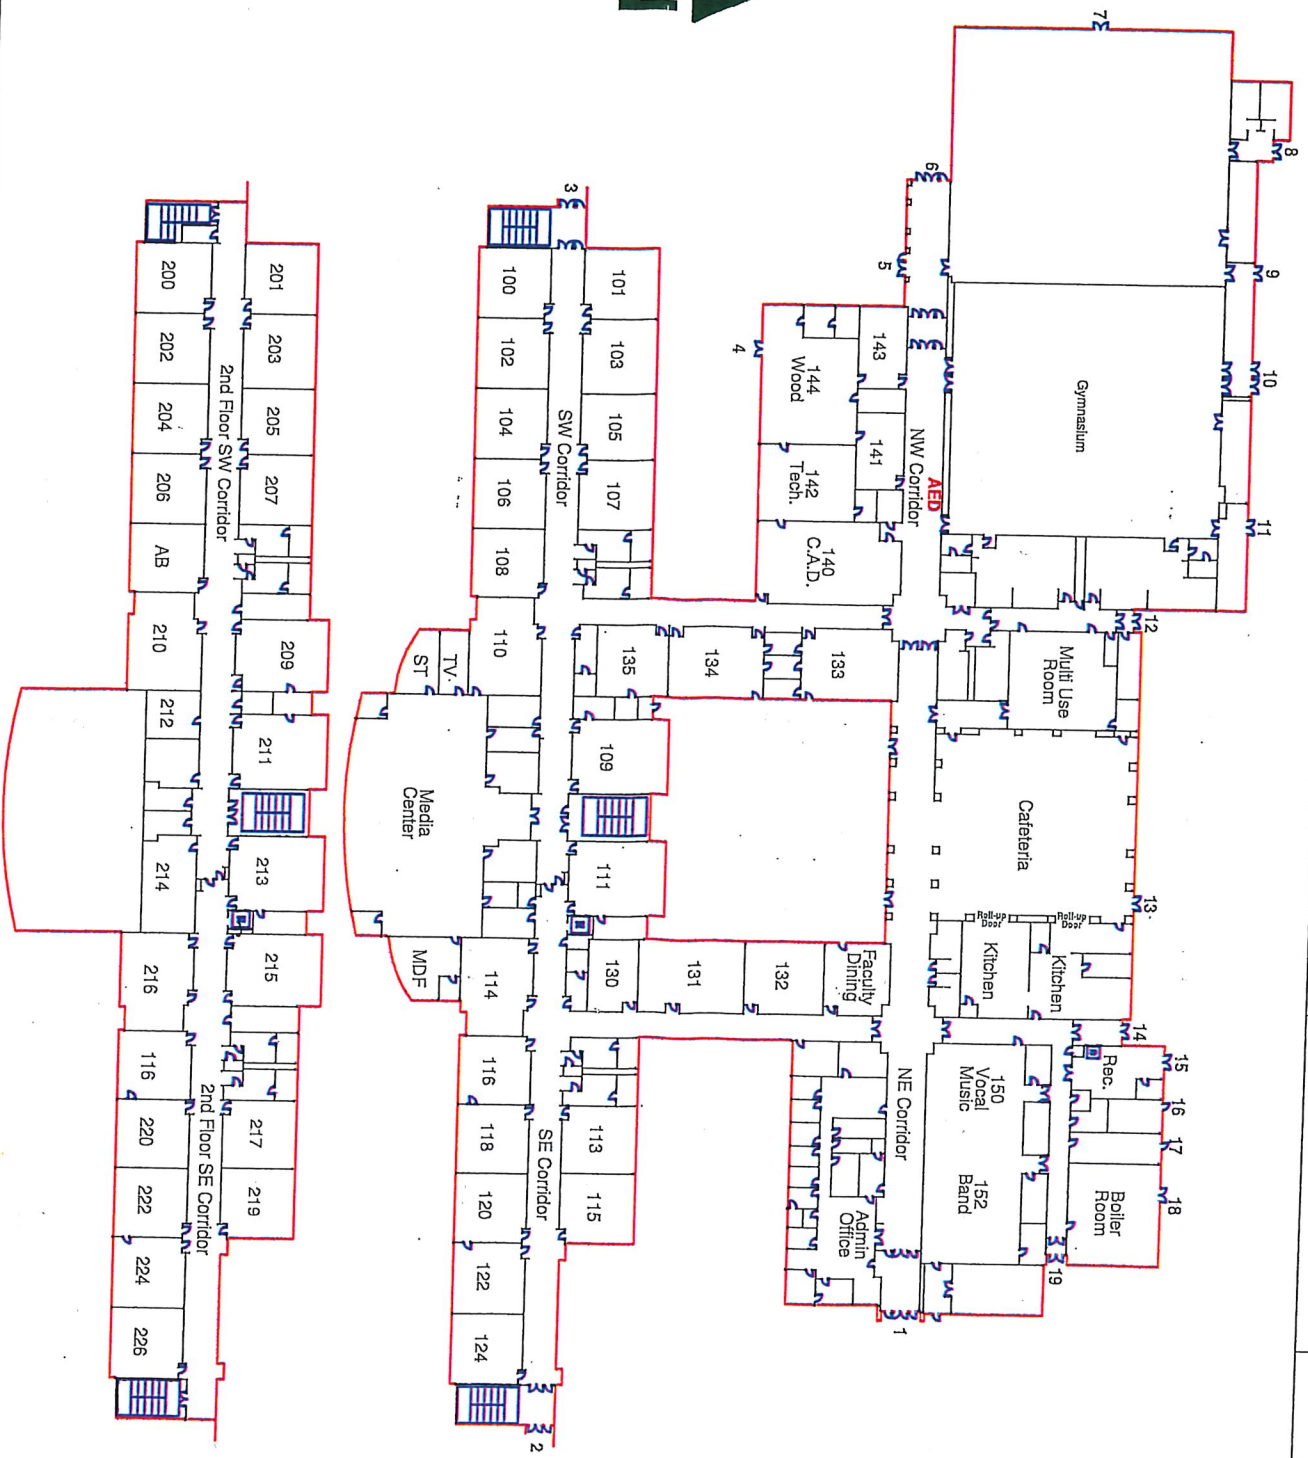

Address:  
 8615 9 Mile Road NE, Rockford Michigan 49341

Occupant:  
 East Middle School

**PHONE #**  
**(616) 863-6140**

**LOCKDOWN**

1. Notification announcement will be, "LOCKDOWN, LOCKDOWN!"
2. Find and secure yourselves and students in a safe location.
3. Close and lock all doors.
4. Turn off lights, close shades/shutters
5. Move to least visible area of room, remain SILENT, and await further instructions

**FIRE**

1. Notification will be the fire alarm and "FIRE, FIRE."
2. Conduct evacuation procedures using the quickest and safest route to the designated assembly area.
3. Take class roster
4. Close doors/windows and turn off lights.
5. Take attendance in the assembly area and remain there for further instructions.